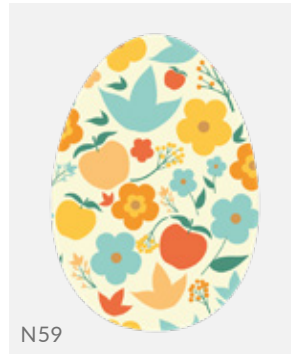

Easter Egg Patterns

The examples of patterns printed

THE EGG WITH YOUR OWN PRINT IDEA?

Your own design does not affect the price

[SEE ALL OUR DESIGNS >](#)