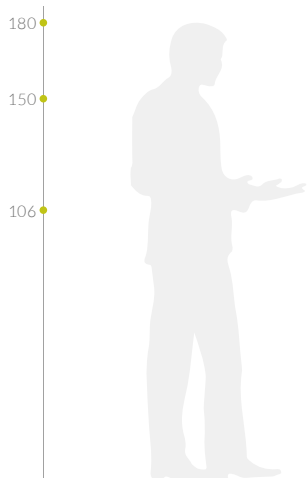

Do you know that...?

Openwork decorations have a subtle form that is also attractive without lighting.

STANDARD COLOR

WHITE

RAL 9016

NON-STANDARD COLOR

+20% of the basic price

YELLOW

RAL 1023

LIGHT
GREEN

RAL 6018

MODEL	KOD	DIMENSIONS (cm)	WEIGHT (kg)
Standing bunny	900265	79 x 150 h	1,5
Sitting bunny	900266	120 x 106 h	1,5

ARE YOU LOOKING FOR A PRODUCT IN A DIFFERENT COLOR?

Non-standard color RAL +35% of the basic price
Ask your sales advisor about the details.