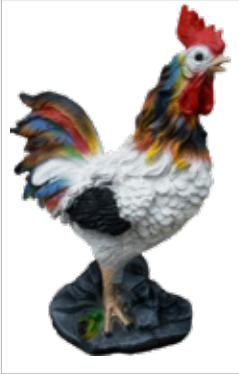

ARE YOU LOOKING FOR A PRODUCT IN A DIFFERENT COLOR?

Non-standard color RAL (+20% of the basic price)

Ask your sales advisor about the details.

Rooster

PRODUCT NO. - **W65**

Dimensions: 86 x H65 cm

Color: natural