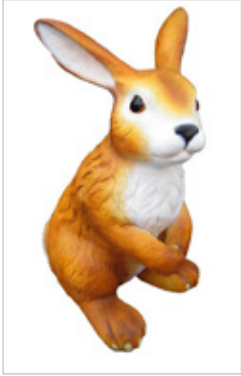

ARE YOU LOOKING FOR A PRODUCT IN A DIFFERENT COLOR?

Non-standard color RAL (+20% of the basic price)

Ask your sales advisor about the details.

Easter Bunny

PRODUCT NO. - **W120**

Dimensions: 54 x H120 cm

Color: natural