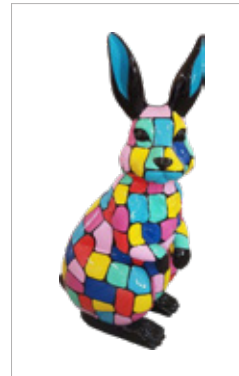

Dimensions: 44 x H110 cm

Color: multicolor

Easter Bunny

PRODUCT NO. - **W110 C**

Dimensions: 44 x H110 cm

Color: multicolor

Easter Bunny

PRODUCT NO. - **W110D**