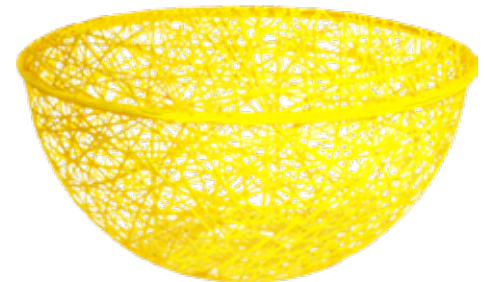

32 1.Egg 100 / 2.Egg 50 / 3.Egg 75

GLOBUS $\frac{1}{2}$

$\frac{1}{2}$ openwork globus

A handmade, delicate openwork decoration in the shape of hemisphere. It is an attractive product as single individual element but also as an element of some bigger composition. Globus $\frac{1}{2}$ is made from durable fiberglass, which is resistant to unfavorable weather conditions of early spring. Moreover, it gives a unique visual effect.

STANDARD COLOR

RAL 9016

ARE YOU LOOKING FOR A PRODUCT IN A DIFFERENT COLOR?

Ask your sales advisor about the details.

GLOBUS $\frac{1}{2}$
WITH BASE

GLOBUS $\frac{1}{2}$

1

MODEL	CODE	DIMENSIONS (cm)	WEIGHT (kg)
Globus 1/2 3D 25	560016	Ø 25	0,2
Globus 1/2 3D 40	560015	Ø 40	0,4
Globus 1/2 3D 50	560011	Ø 50	0,6
Globus 1/2 3D 75	560014	Ø 75	1,3
Globus 1/2 3D 100	560012	Ø 100	2,2
Globus 1/2 3D 130	560017	Ø 130	4,8
Globus 1/2 3D 160	560022	Ø 160	6
Globus 1/2 3D 190	560010	Ø 190	7,5
Globus 1/2 3D 40 with base	570015	19 × Ø 40	0,4
Globus 1/2 3D 50 with base	570011	25 × Ø 50	0,6
Globus 1/2 3D 75 with base	570014	37 × Ø 75	1,3
Globus 1/2 3D 100 with base	570012	50 × Ø 100	2,2
Globus 1/2 3D 130 with base	570017	65 × Ø 130	4,8
Globus 1/2 3D 160 with base	900383	80 × Ø 160	6
Globus 1/2 3D 190 with base	900351	95 × Ø 190	7,5