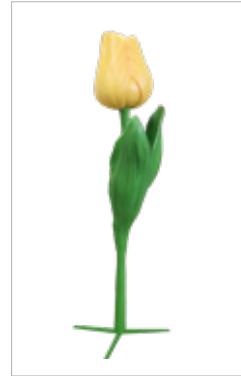

Color: white

ARE YOU LOOKING FOR A PRODUCT IN A DIFFERENT COLOR?

Non-standard color RAL (+20% of the basic price)

Ask your sales advisor about the details.

Standing Bunny

PRODUCT NO.
- **STANDING BUNNY W50**

Dimensions: H50 cm

Color: multicolor

Tulip

PRODUCT NO.
- **TULIP W190**

Dimensions: H190 cm

Color: natural