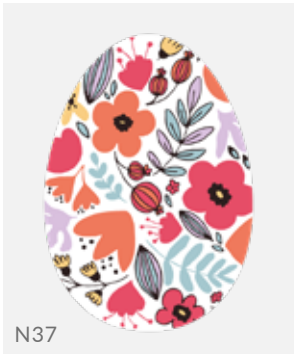

Easter Egg Patterns

The examples of patterns printed

THE EGG WITH YOUR OWN PRINT IDEA?

Your own design does not affect the price

[SEE ALL OUR DESIGNS >](#)