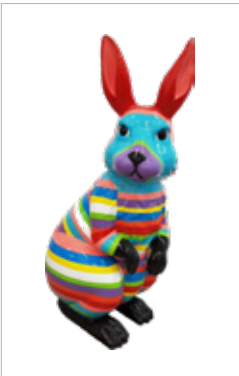

Easter Bunny

PRODUCT NO. - **W110 C**

Dimensions: 44 x H110 cm

Color: multicolor