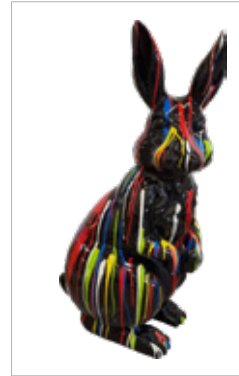

Non-standard color RAL (+20% of the basic price)

Ask your sales advisor about the details.

Easter Bunny

PRODUCT NO. - **W110 A**

Dimensions: 44 x H110 cm

Color: red

Easter Bunny

PRODUCT NO. - **W110 B**