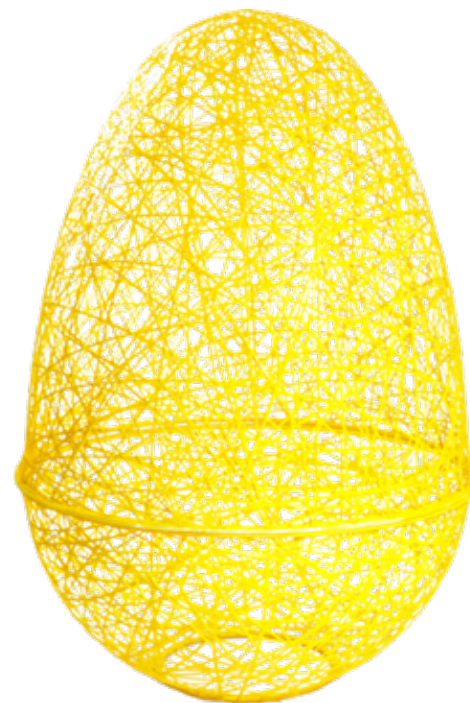

Standard Color:
black

EGG

openwork egg

The most popular symbol of Easter in a little bit different version. It is an amazingly delicate, openwork decoration in the shape of an egg, which can easily help to create holiday atmosphere. The spatial form makes the decoration eye-catching regardless of its location. Precise, handmade products are the guarantee of the unique decoration.