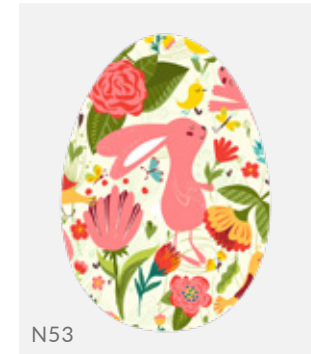

Easter Egg Patterns

The examples of patterns printed

THE EGG WITH YOUR OWN PRINT IDEA?

Your own design does not affect the price

[SEE ALL OUR DESIGNS >](#)