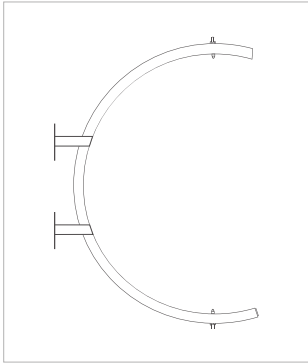

P06

P07

P08

P09

P10

TYPES OF RACKS

Hanger „C”

Application:
smooth and round surface
(walls, poles)