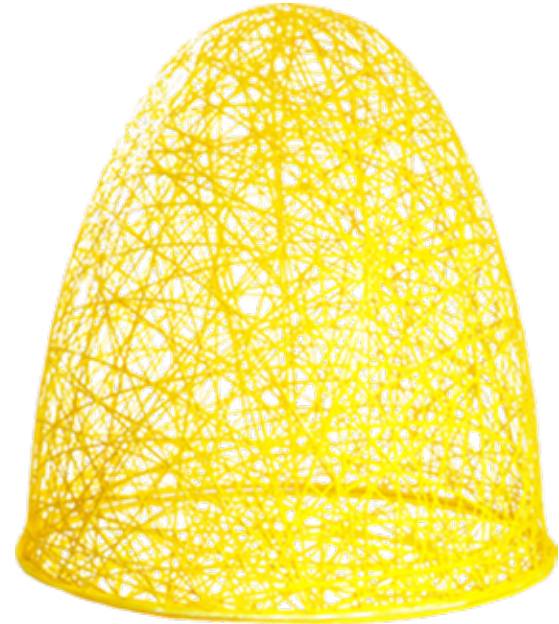

EGG $\frac{1}{2}$

$\frac{1}{2}$ openwork egg

An openwork spatial decoration in the shape of the Easter semi-egg. It can be impressive as a single piece or a part of the Easter composition. Have you decided on the Globus decoration, which you want to use as a flower bowl? Choosing additionally a half of an openwork egg, you will gain another possibility - you will create a full Easter Egg!

STANDARD COLOR

WHITE

RAL 9016

ARE YOU LOOKING FOR A PRODUCT IN A DIFFERENT COLOR?

Ask your sales advisor about the details.