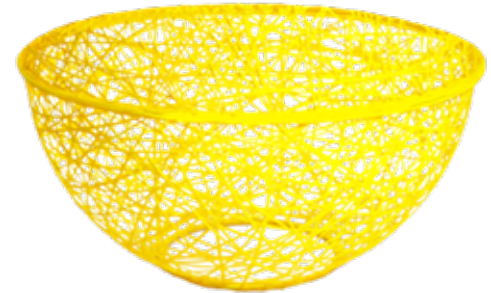

32 1.Egg 100 / 2.Egg 50 / 3.Egg 75

GLOBUS $\frac{1}{2}$

$\frac{1}{2}$ openwork globus

A handmade, delicate openwork decoration in the shape of hemisphere. It is an attractive product as single individual element but also as an element of some bigger composition. Globus $\frac{1}{2}$ is made from durable fiberglass, which is resistant to unfavorable weather conditions of early spring. Moreover, it gives a unique visual effect.

STANDARD COLOR

RAL 9016

ARE YOU LOOKING FOR A PRODUCT IN A DIFFERENT COLOR?

Ask your sales advisor about the details.

GLOBUS $\frac{1}{2}$
WITH BASE

GLOBUS $\frac{1}{2}$

1

MODEL	CODE	DIMENSIONS (cm)	WEIGHT (kg)
Globus 1/2 3D 25	560016	Ø 25	0,2
Globus 1/2 3D 40	560015	Ø 40	0,4
Globus 1/2 3D 50	560011	Ø 50	0,6
Globus 1/2 3D 75	560014	Ø 75	1,3
Globus 1/2 3D 100	560012	Ø 100	2,2
Globus 1/2 3D 130	560017	Ø 130	4,8
Globus 1/2 3D 160	560022	Ø 160	6
Globus 1/2 3D 190	560010	Ø 190	7,5
Globus 1/2 3D 40 with base	570015	19 × Ø 40	0,4
Globus 1/2 3D 50 with base	570011	25 × Ø 50	0,6
Globus 1/2 3D 75 with base	570014	37 × Ø 75	1,3
Globus 1/2 3D 100 with base	570012	50 × Ø 100	2,2
Globus 1/2 3D 130 with base	570017	65 × Ø 130	4,8
Globus 1/2 3D 160 with base	900383	80 × Ø 160	6
Globus 1/2 3D 190 with base	900351	95 × Ø 190	7,5