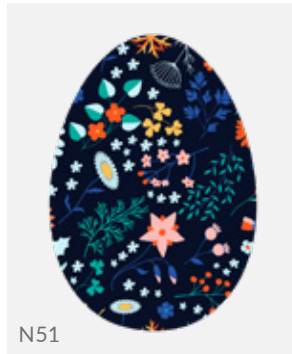

Easter Egg Patterns

The examples of patterns printed

THE EGG WITH YOUR OWN PRINT IDEA?

Your own design does not affect the price

[SEE ALL OUR DESIGNS >](#)