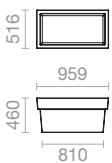

| Fixing

To put on the ground

| Options

Fixing base plate
 Lifting hooks

Substrate vol.: 145 l.
 Water vol.: 16 l.
 Weight: 11 kg

Standard colours of flower pots